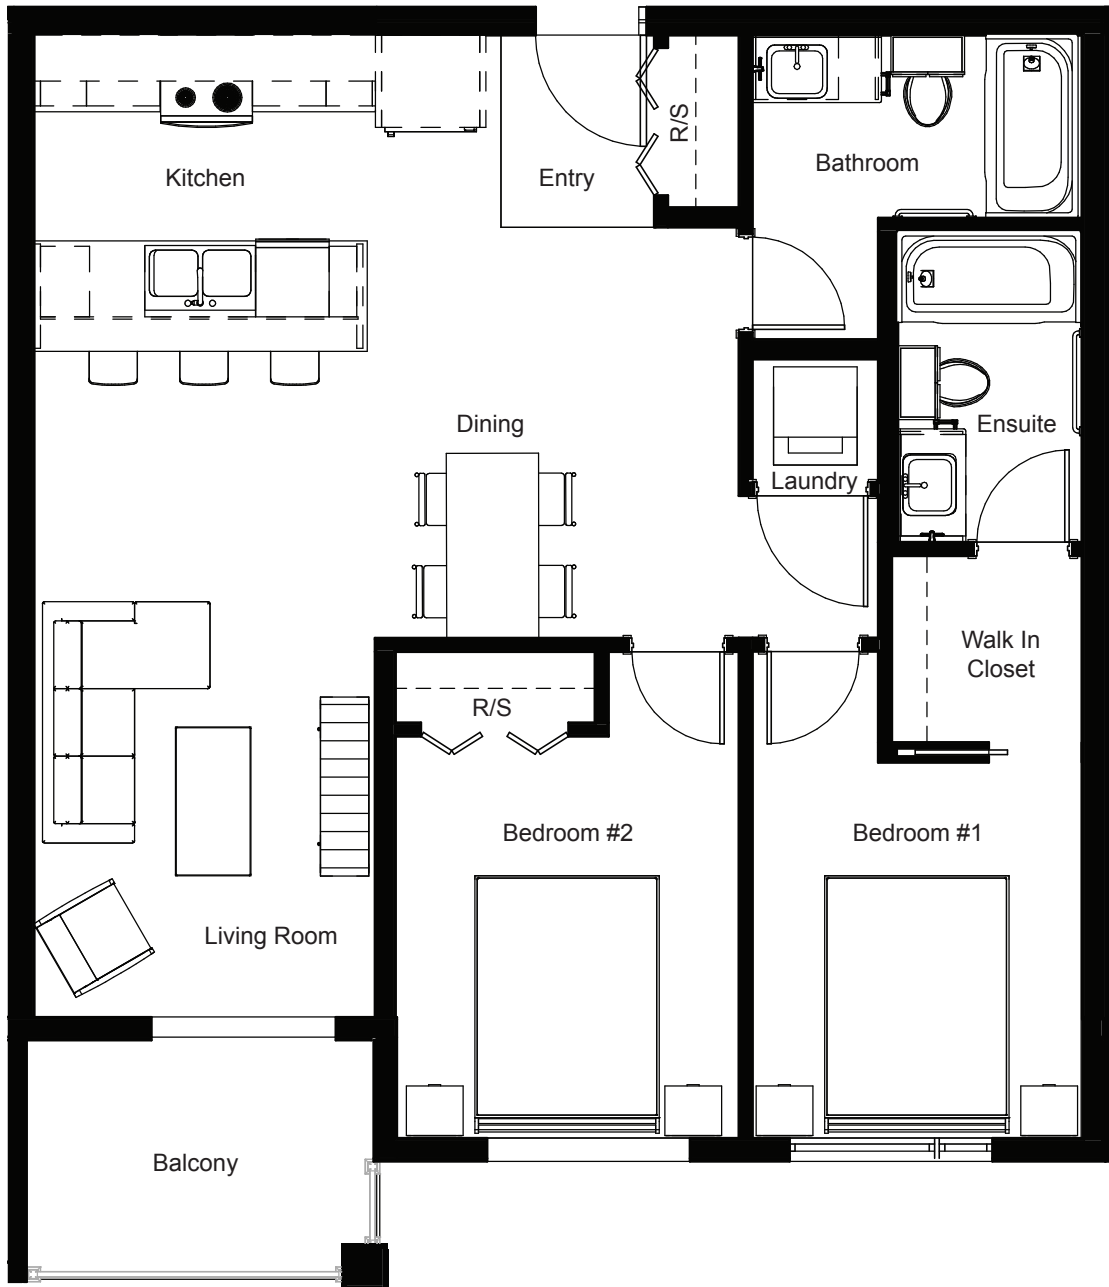

1015 STONEBRIDGE COMMON

UNIT A - 2 BEDROOM 1 BATHROOM 838 ft²

CALL: 306-514-7320

Accelerating success.

1015 STONEBRIDGE COMMON

UNIT B - 2 BEDROOM 1 BATHROOM 805 ft²

CALL: 306-514-7320

Accelerating success.

1015 STONEBRIDGE COMMON

UNIT C - 2 BEDROOM 2 BATHROOM 869 ft²

CALL: 306-514-7320

Accelerating success.

1015 STONEBRIDGE COMMON

UNIT D - 2 BEDROOM 1 BATHROOM 798 ft²

CALL: 306-514-7320

Accelerating success.