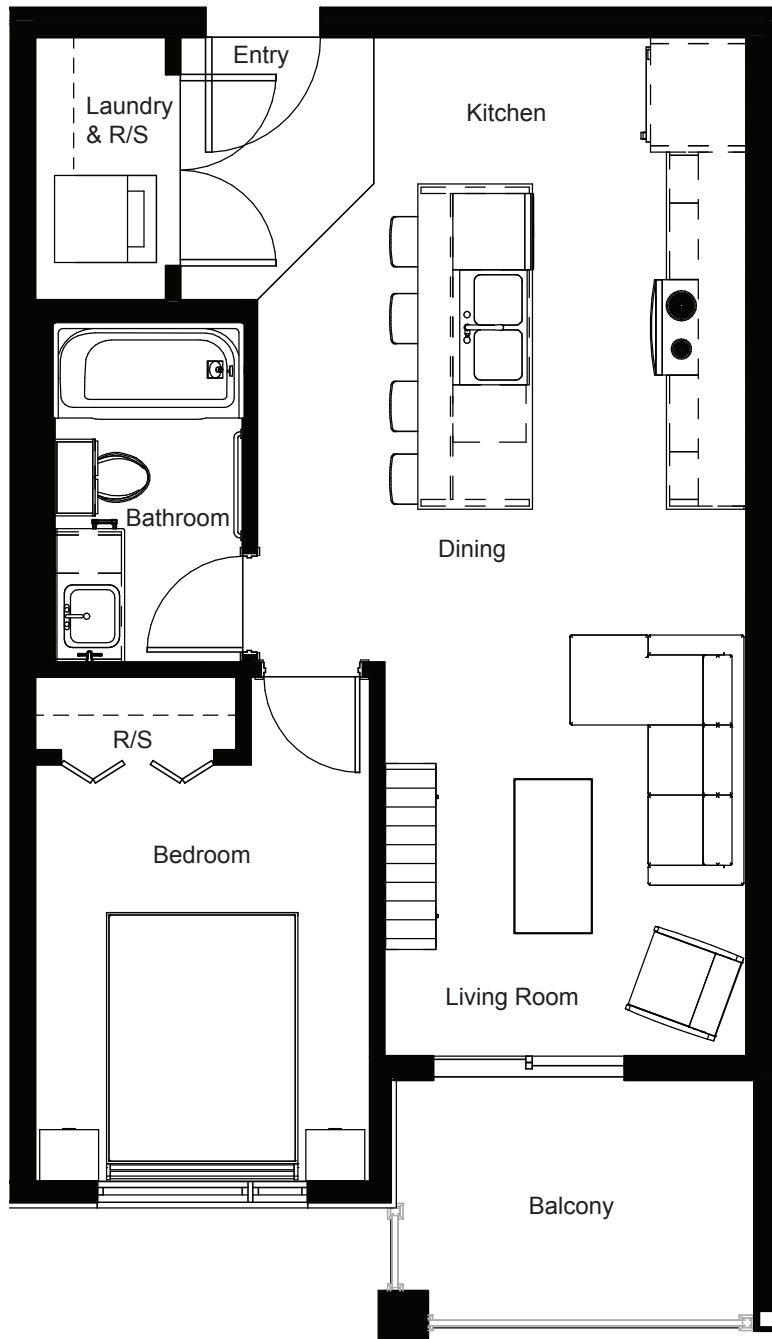

1015 STONEBRIDGE COMMON

UNIT A - 2 BEDROOM 1 BATHROOM 838 ft²

CALL: 306-514-7320

Accelerating success.

1015 STONEBRIDGE COMMON

UNIT B - 2 BEDROOM 1 BATHROOM 805 ft²

CALL: 306-514-7320

Accelerating success.

1015 STONEBRIDGE COMMON

UNIT C - 2 BEDROOM 2 BATHROOM 869 ft²

CALL: 306-514-7320

Accelerating success.

1015 STONEBRIDGE COMMON

UNIT D - 2 BEDROOM 1 BATHROOM 798 ft²

CALL: 306-514-7320

Accelerating success.

1015 STONEBRIDGE COMMON

UNIT E - 2 BEDROOM 1 BATHROOM 963 ft²

CALL: 306-514-7320

Accelerating success.

1015 STONEBRIDGE COMMON

UNIT G - 1 BEDROOM 1 BATHROOM 537 ft²

CALL: 306-514-7320

Accelerating success.

1015 STONEBRIDGE COMMON

UNIT H - 1 BEDROOM 1 BATHROOM 568 ft²

CALL: 306-514-7320

Accelerating success.

1015 STONEBRIDGE COMMON

UNIT J - 1 BEDROOM 1 BATHROOM 533 ft²

CALL: 306-514-7320

Accelerating success.