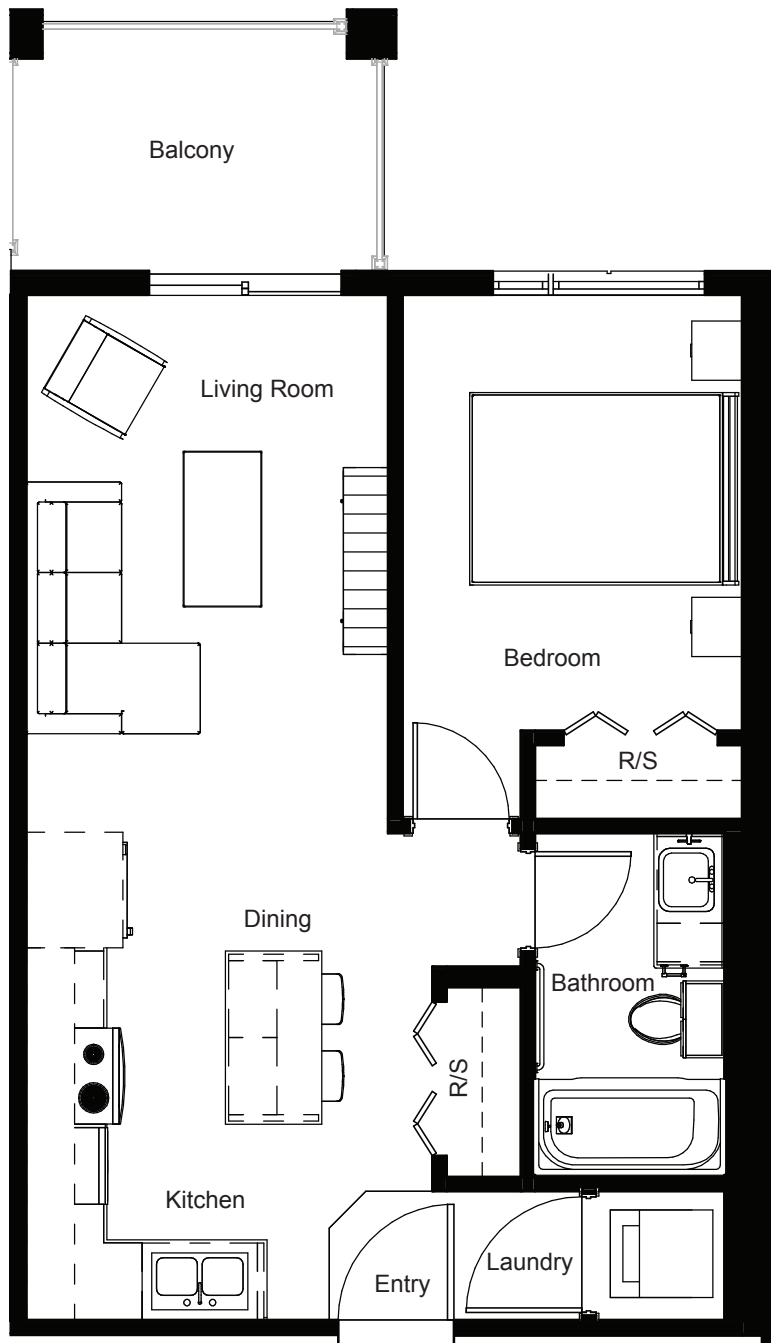

1015 STONEBRIDGE COMMON

UNIT A - 2 BEDROOM 1 BATHROOM 838 ft²

CALL: 306-514-7320

Accelerating success.

1015 STONEBRIDGE COMMON

UNIT B - 2 BEDROOM 1 BATHROOM 805 ft²

CALL: 306-514-7320

Accelerating success.

1015 STONEBRIDGE COMMON

UNIT C - 2 BEDROOM 2 BATHROOM 869 ft²

CALL: 306-514-7320

Accelerating success.

1015 STONEBRIDGE COMMON

UNIT D - 2 BEDROOM 1 BATHROOM 798 ft²

CALL: 306-514-7320

Accelerating success.

1015 STONEBRIDGE COMMON

UNIT E - 2 BEDROOM 1 BATHROOM 963 ft²

CALL: 306-514-7320

Accelerating success.

1015 STONEBRIDGE COMMON

UNIT G - 1 BEDROOM 1 BATHROOM 537 ft²

CALL: 306-514-7320

Accelerating success.