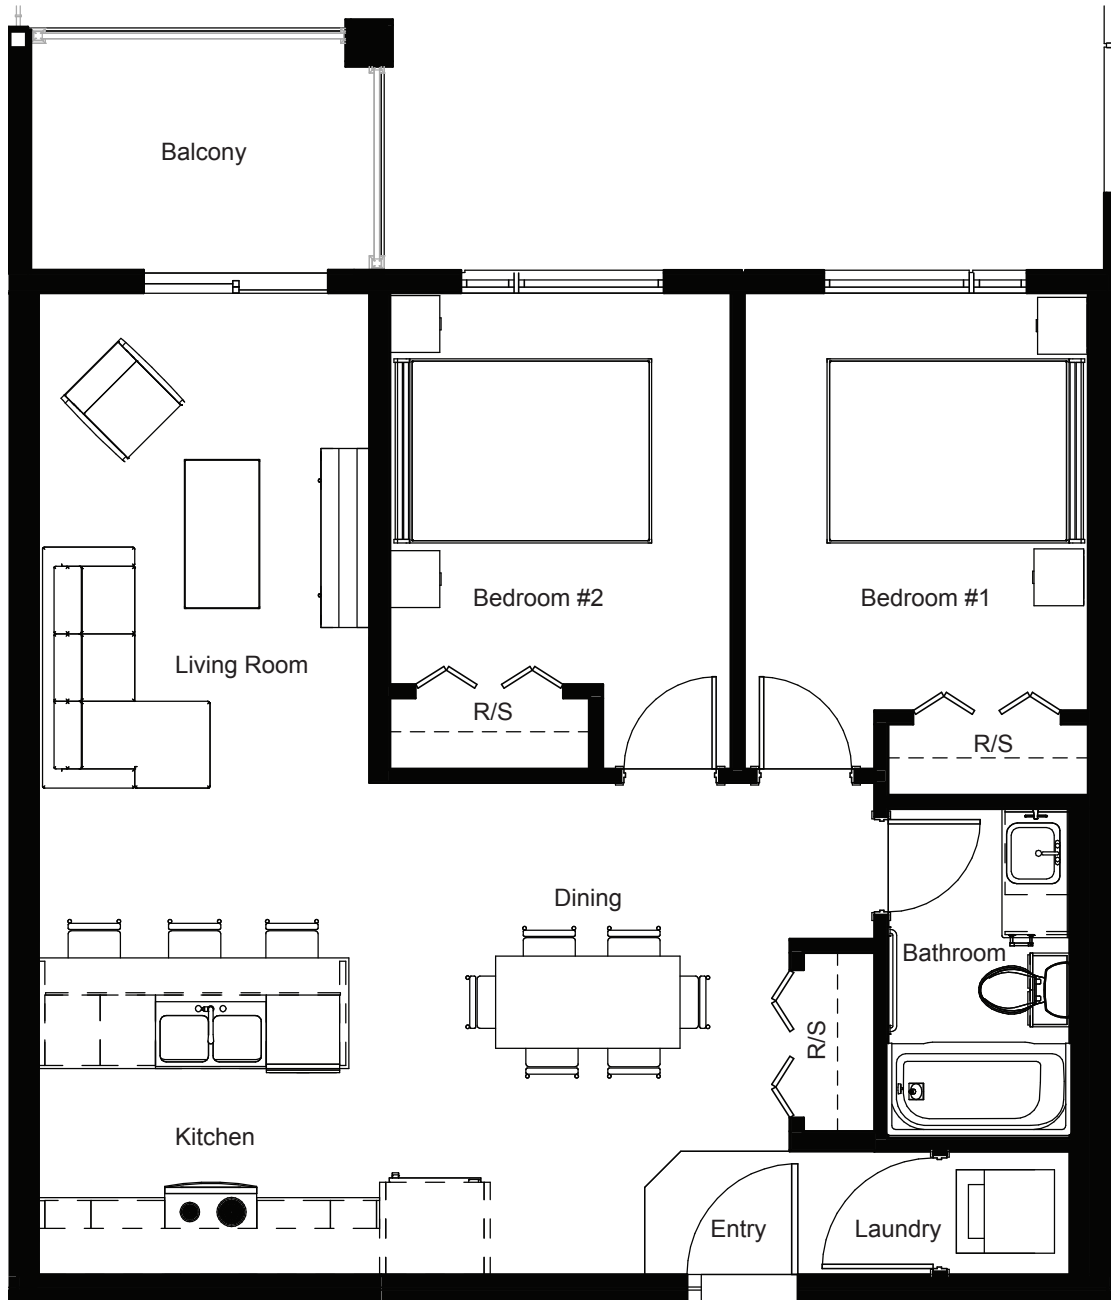

1015 STONEBRIDGE COMMON

UNIT A - 2 BEDROOM 1 BATHROOM 838 ft²

CALL: 306-514-7320

Accelerating success.

1015 STONEBRIDGE COMMON

UNIT B - 2 BEDROOM 1 BATHROOM 805 ft²

CALL: 306-514-7320

Accelerating success.

1015 STONEBRIDGE COMMON

UNIT C - 2 BEDROOM 2 BATHROOM 869 ft²

CALL: 306-514-7320

Accelerating success.

1015 STONEBRIDGE COMMON

UNIT D - 2 BEDROOM 1 BATHROOM 798 ft²

CALL: 306-514-7320

Accelerating success.