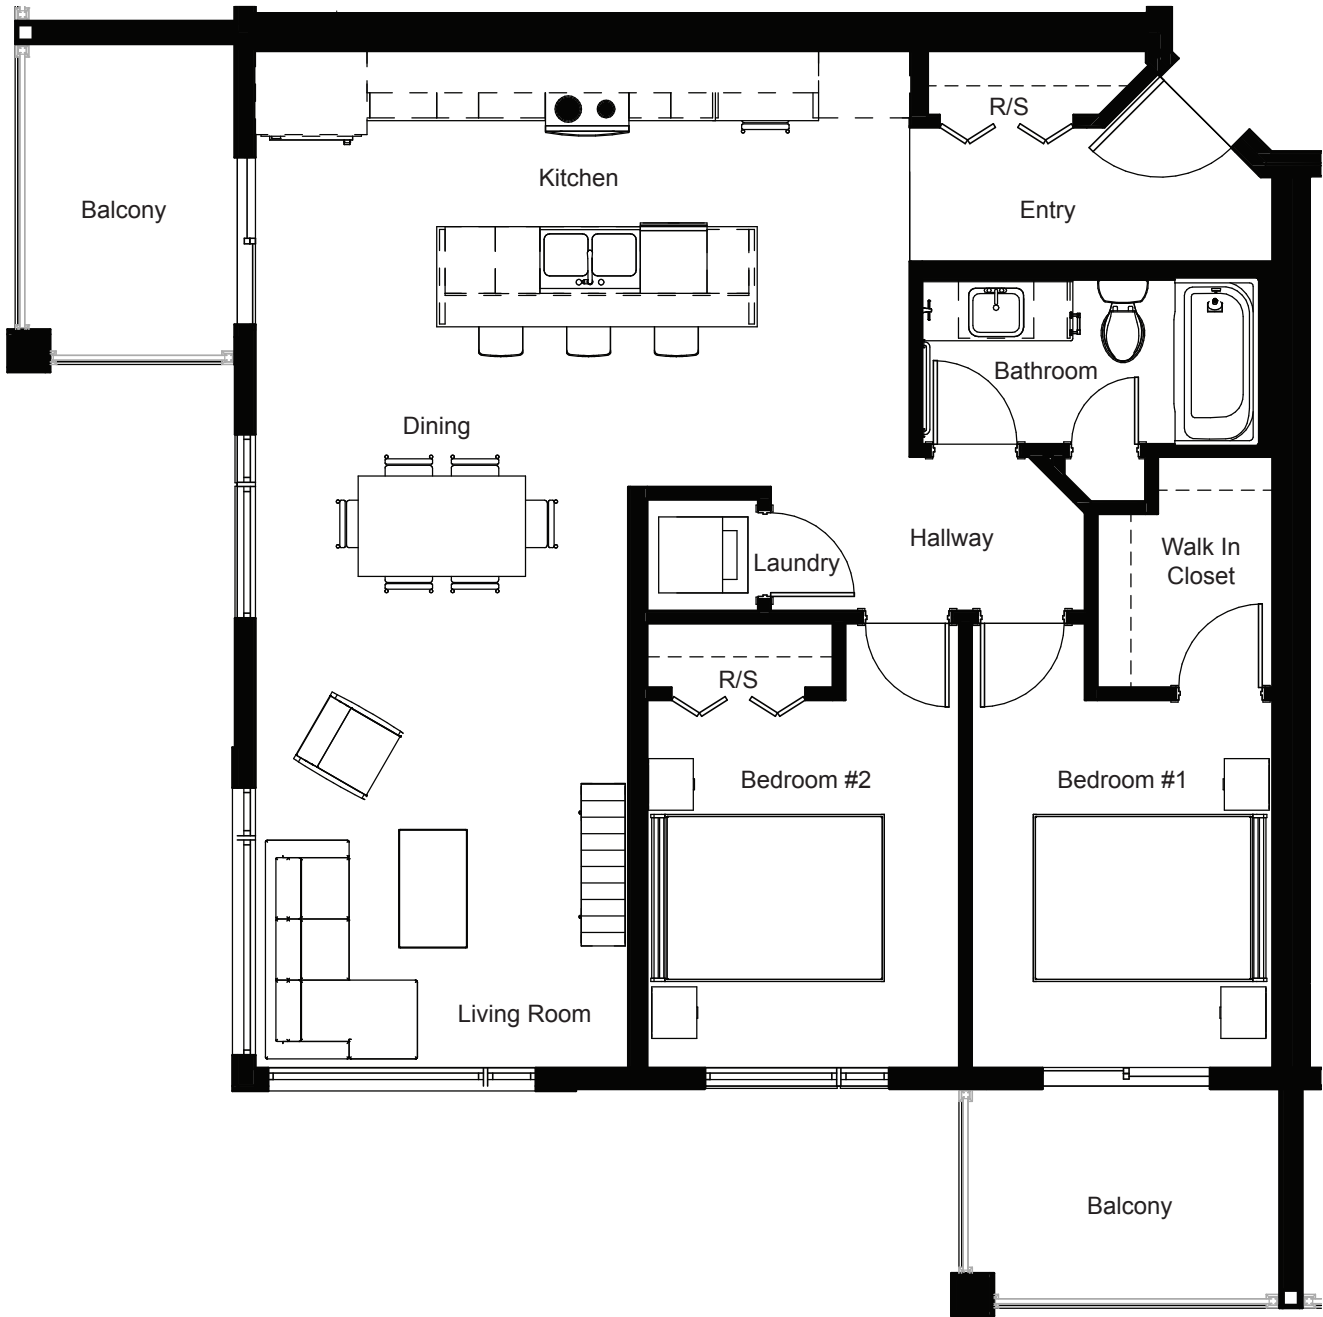

1015 STONEBRIDGE COMMON

UNIT A - 2 BEDROOM 1 BATHROOM 838 ft²

CALL: 306-514-7320

Accelerating success.

1015 STONEBRIDGE COMMON

UNIT B - 2 BEDROOM 1 BATHROOM 805 ft²

CALL: 306-514-7320

Accelerating success.

1015 STONEBRIDGE COMMON

UNIT C - 2 BEDROOM 2 BATHROOM 869 ft²

CALL: 306-514-7320

Accelerating success.

1015 STONEBRIDGE COMMON

UNIT D - 2 BEDROOM 1 BATHROOM 798 ft²

CALL: 306-514-7320

Accelerating success.

1015 STONEBRIDGE COMMON

UNIT E - 2 BEDROOM 1 BATHROOM 963 ft²

CALL: 306-514-7320

Accelerating success.

1015 STONEBRIDGE COMMON

UNIT G - 1 BEDROOM 1 BATHROOM 537 ft²

CALL: 306-514-7320

Accelerating success.