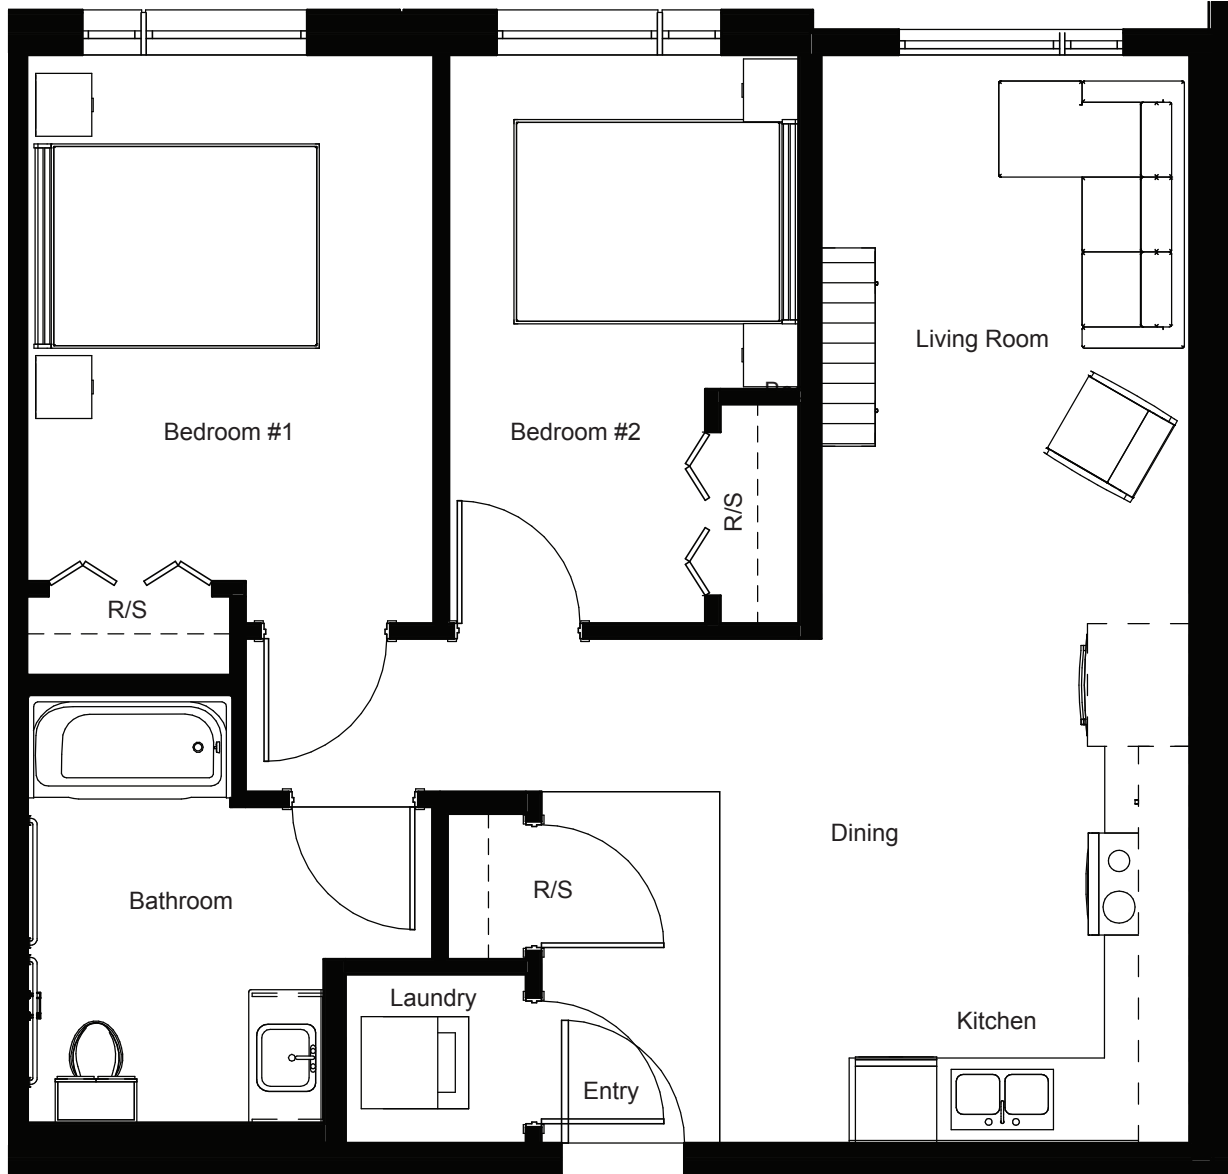

1015 STONEBRIDGE COMMON

UNIT E - 2 BEDROOM 1 BATHROOM 963 ft²

CALL: 306-514-7320

Accelerating success.

1015 STONEBRIDGE COMMON

UNIT G - 1 BEDROOM 1 BATHROOM 537 ft²

CALL: 306-514-7320

Accelerating success.

1015 STONEBRIDGE COMMON

UNIT H - 1 BEDROOM 1 BATHROOM 568 ft²

CALL: 306-514-7320

Accelerating success.

1015 STONEBRIDGE COMMON

UNIT J - 1 BEDROOM 1 BATHROOM 533 ft²

CALL: 306-514-7320

Accelerating success.

1015 STONEBRIDGE COMMON

UNIT K - 2 BEDROOM 1 BATHROOM 803 ft²

CALL: 306-514-7320

Accelerating success.