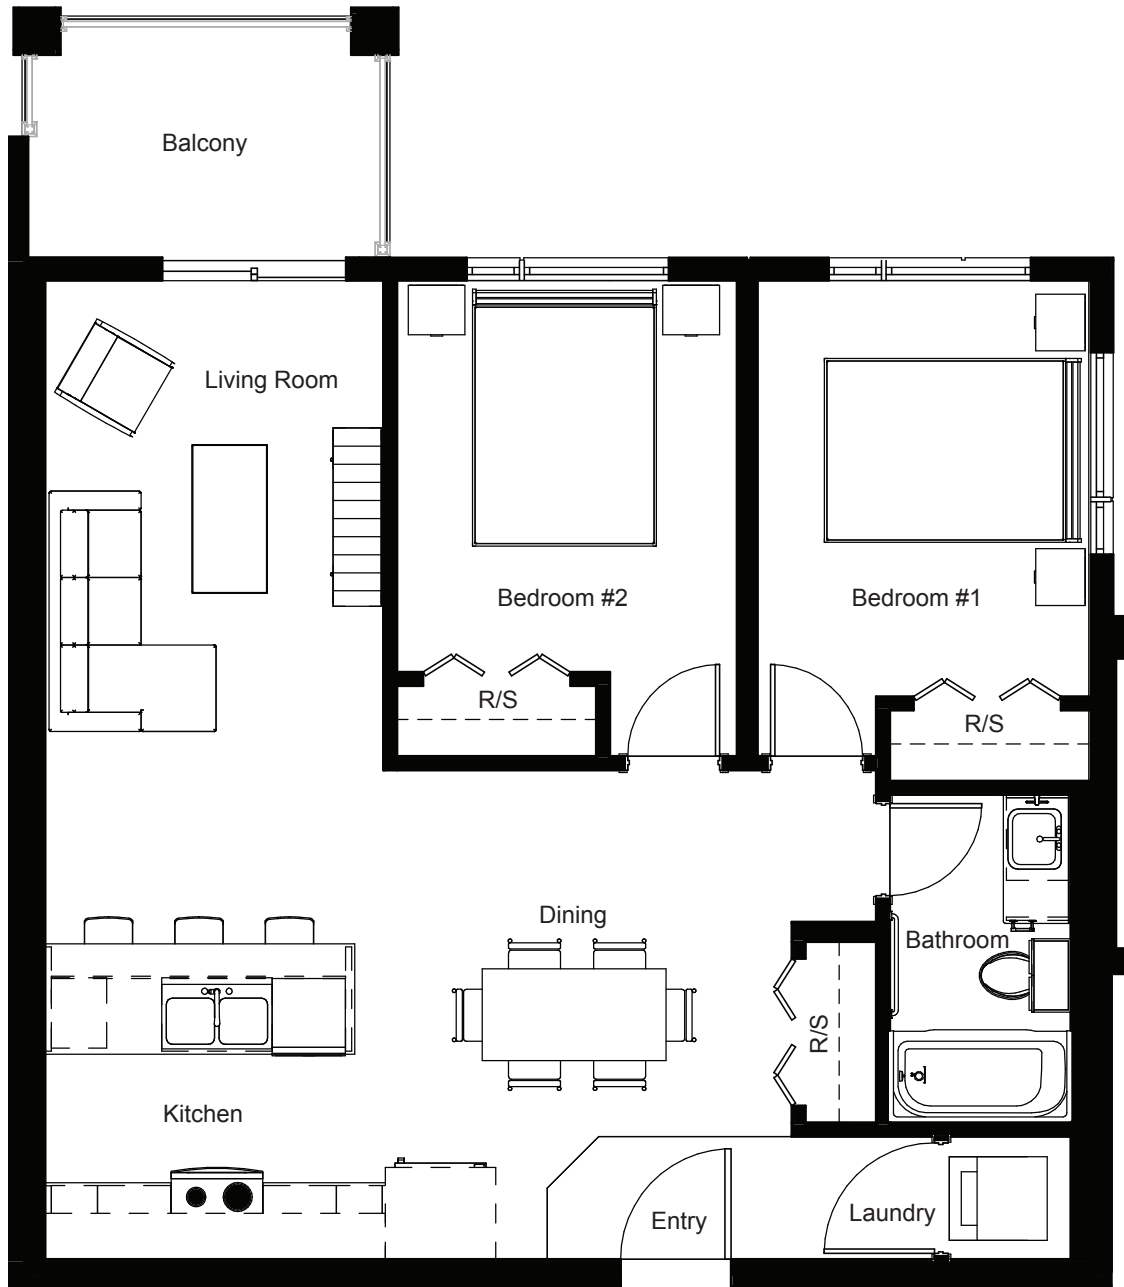

1015 STONEBRIDGE COMMON

UNIT A - 2 BEDROOM 1 BATHROOM 838 ft²

CALL: 306-514-7320

Accelerating success.

1015 STONEBRIDGE COMMON

UNIT B - 2 BEDROOM 1 BATHROOM 805 ft²

CALL: 306-514-7320

Accelerating success.

1015 STONEBRIDGE COMMON

UNIT C - 2 BEDROOM 2 BATHROOM 869 ft²

CALL: 306-514-7320

Accelerating success.

1015 STONEBRIDGE COMMON

UNIT D - 2 BEDROOM 1 BATHROOM 798 ft²

CALL: 306-514-7320

Accelerating success.

1015 STONEBRIDGE COMMON

UNIT E - 2 BEDROOM 1 BATHROOM 963 ft²

CALL: 306-514-7320

Accelerating success.

1015 STONEBRIDGE COMMON

UNIT G - 1 BEDROOM 1 BATHROOM 537 ft²

CALL: 306-514-7320

Accelerating success.