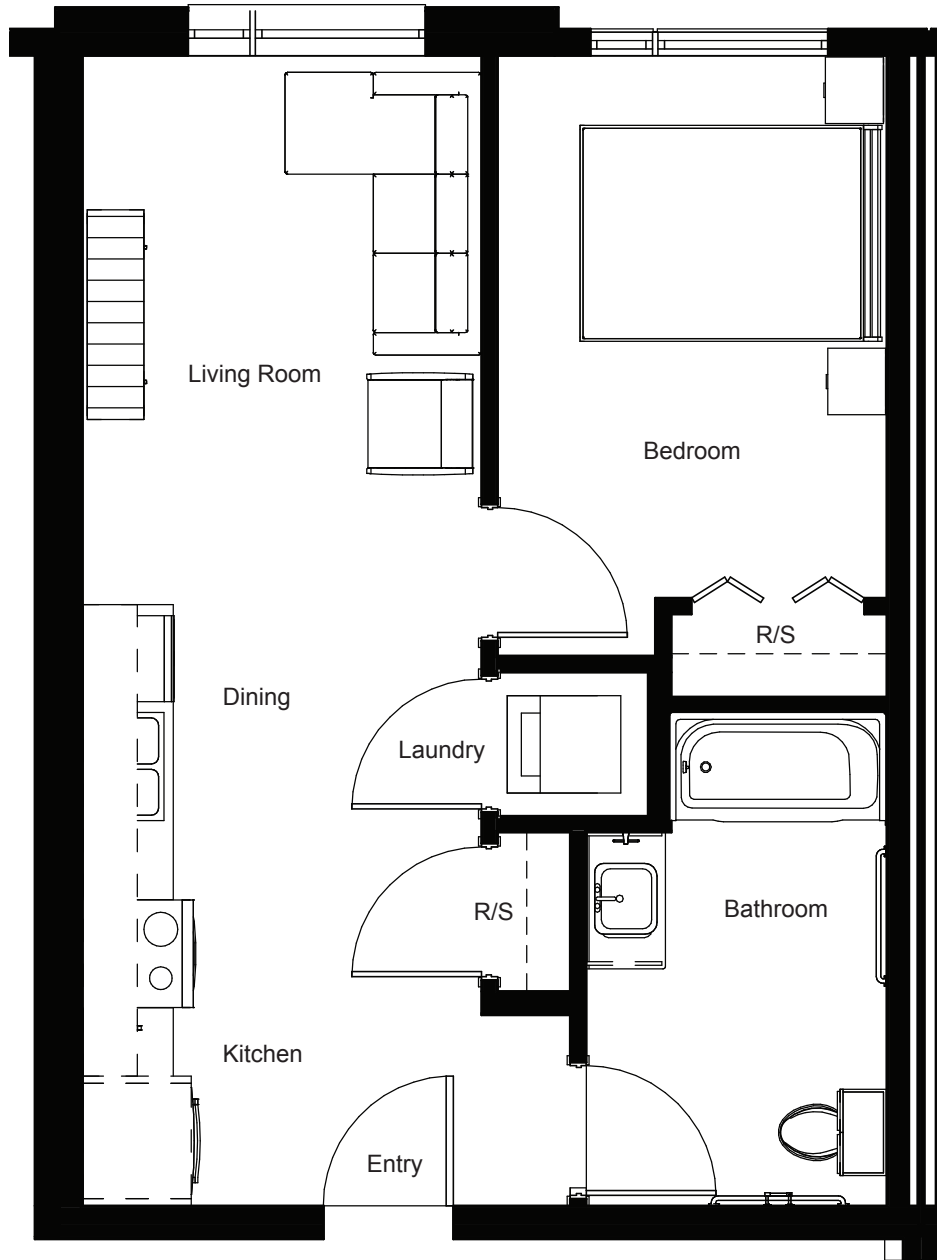

1015 STONEBRIDGE COMMON

UNIT A - 2 BEDROOM 1 BATHROOM 838 ft²

CALL: 306-514-7320

Accelerating success.

1015 STONEBRIDGE COMMON

UNIT B - 2 BEDROOM 1 BATHROOM 805 ft²

CALL: 306-514-7320

Accelerating success.

1015 STONEBRIDGE COMMON

UNIT C - 2 BEDROOM 2 BATHROOM 869 ft²

CALL: 306-514-7320

Accelerating success.

1015 STONEBRIDGE COMMON

UNIT D - 2 BEDROOM 1 BATHROOM 798 ft²

CALL: 306-514-7320

Accelerating success.

1015 STONEBRIDGE COMMON

UNIT E - 2 BEDROOM 1 BATHROOM 963 ft²

CALL: 306-514-7320

Accelerating success.

1015 STONEBRIDGE COMMON

UNIT G - 1 BEDROOM 1 BATHROOM 537 ft²

CALL: 306-514-7320

Accelerating success.

1015 STONEBRIDGE COMMON

UNIT H - 1 BEDROOM 1 BATHROOM 568 ft²

CALL: 306-514-7320

Accelerating success.

1015 STONEBRIDGE COMMON

UNIT J - 1 BEDROOM 1 BATHROOM 533 ft²

CALL: 306-514-7320

Accelerating success.