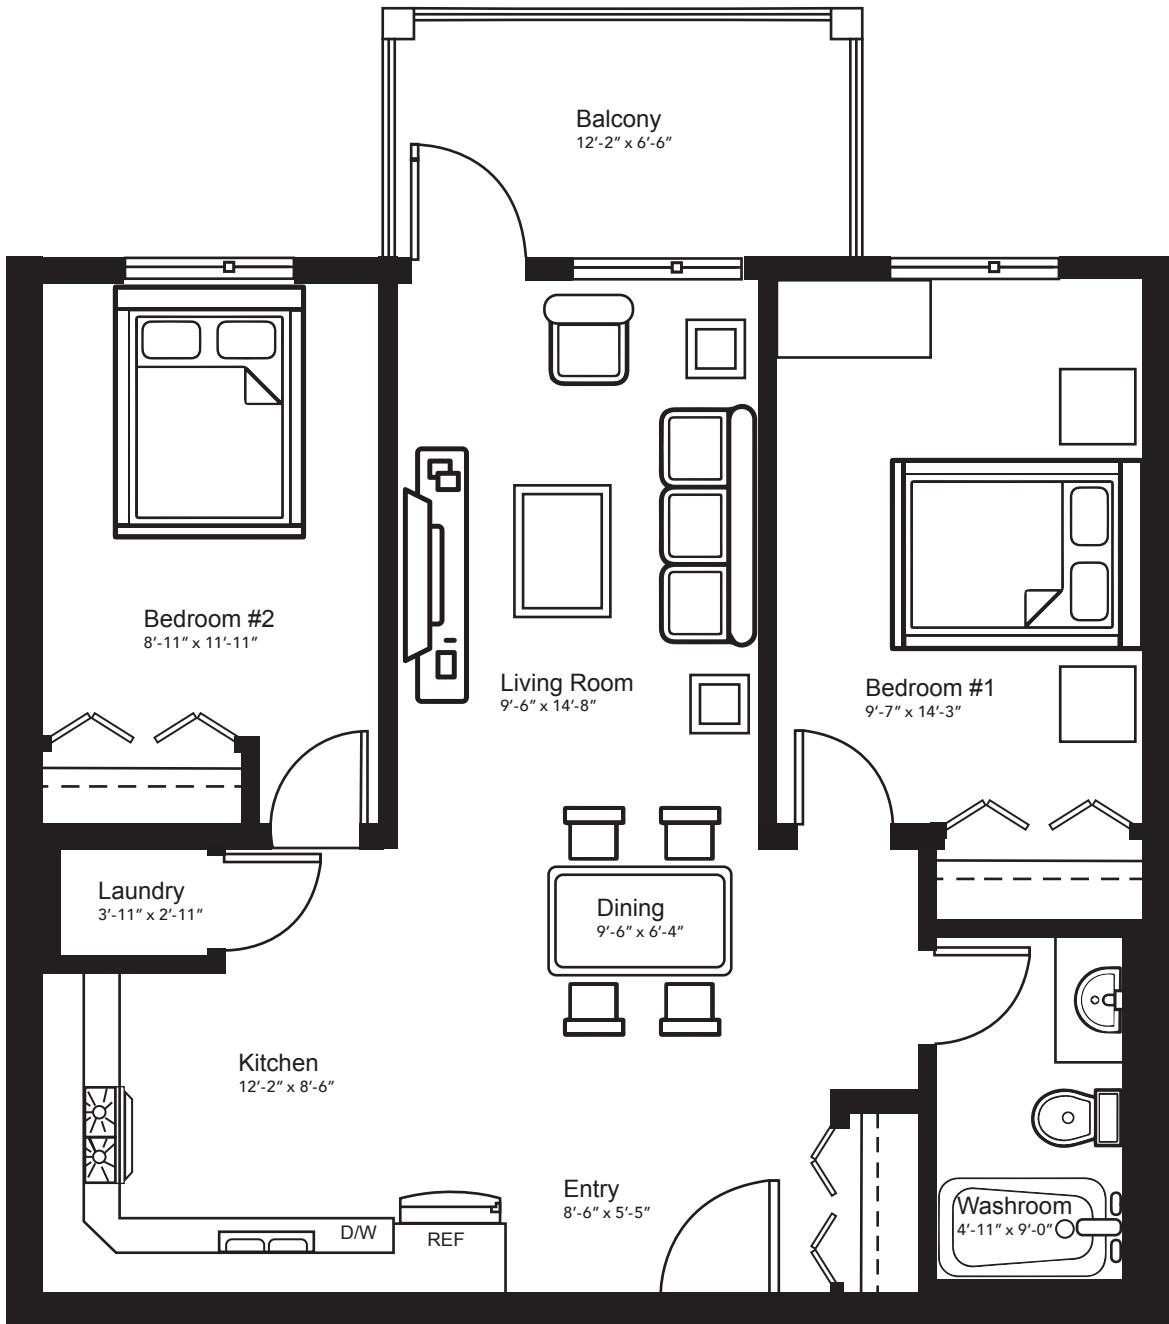

335 VELTKAMP CRESCENT

UNIT A - 2 BEDROOM 1 BATHROOM 787 ft<sup>2</sup>

CALL: 306-514-7320

Accelerating success.

335 VELTKAMP CRESCENT

UNIT B - 2 BEDROOM 1 BATHROOM 819 ft<sup>2</sup>

CALL: 306-514-7320

Accelerating success.

335 VELTKAMP CRESCENT

UNIT C - 2 BEDROOM 1 BATHROOM 819 ft<sup>2</sup>

CALL: 306-514-7320

Accelerating success.

335 VELTKAMP CRESCENT

UNIT D - 1 BEDROOM 1 BATHROOM 670 ft<sup>2</sup>

CALL: 306-514-7320

Accelerating success.