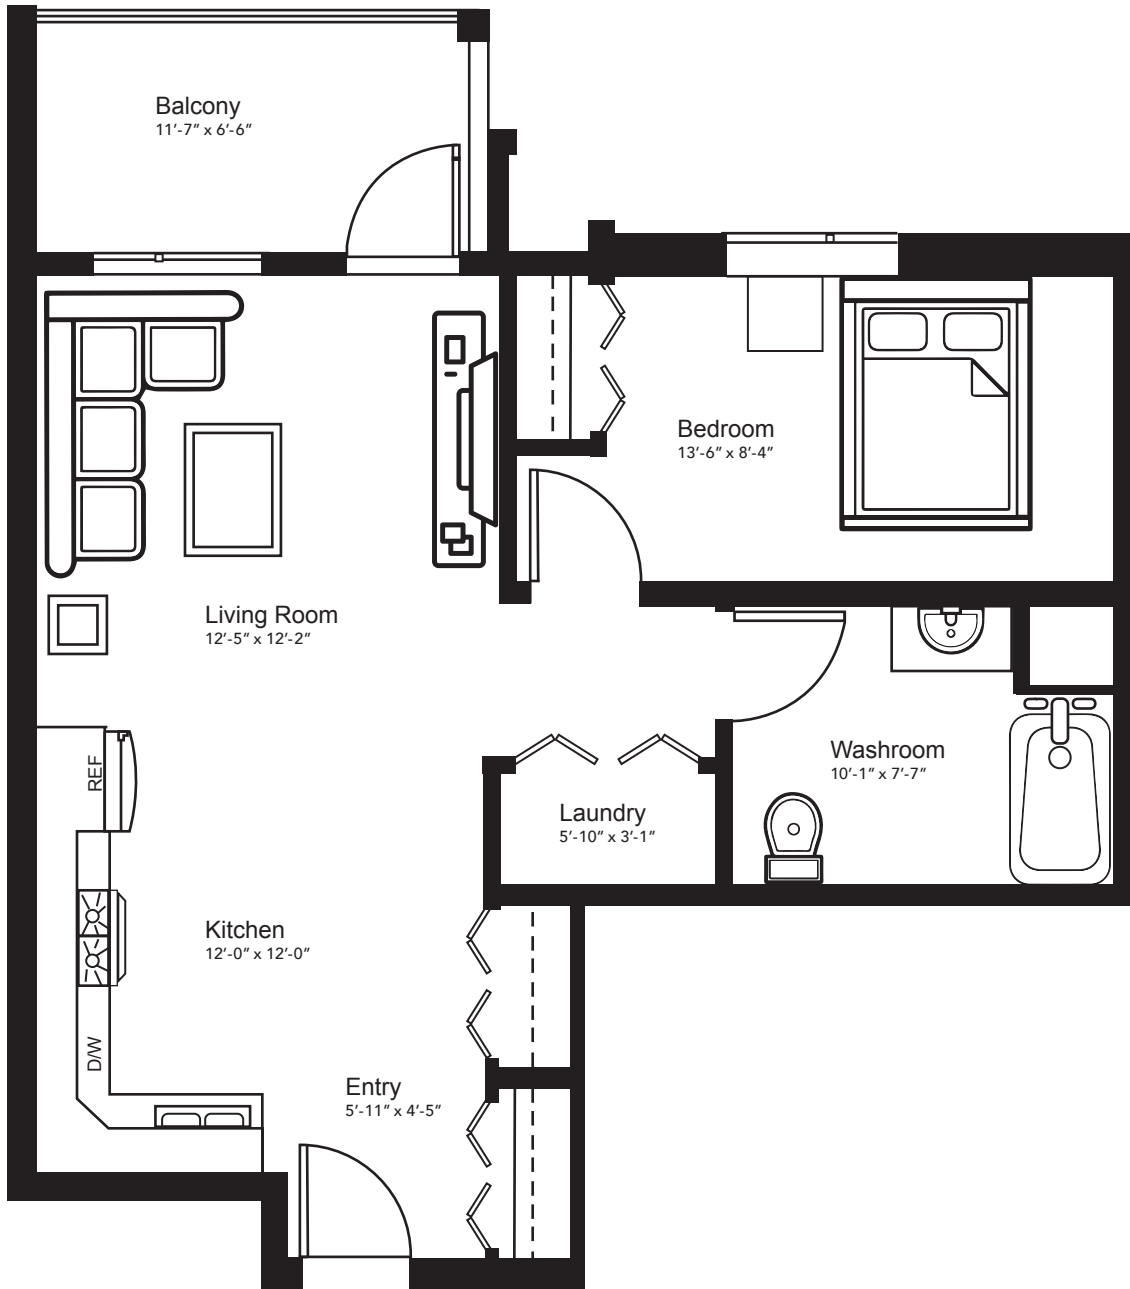

335 VELTKAMP CRESCENT

UNIT A - 2 BEDROOM 1 BATHROOM 787 ft<sup>2</sup>

CALL: 306-514-7320

Accelerating success.

335 VELTKAMP CRESCENT

UNIT B - 2 BEDROOM 1 BATHROOM 819 ft<sup>2</sup>

CALL: 306-514-7320

Accelerating success.

335 VELTKAMP CRESCENT

UNIT C - 2 BEDROOM 1 BATHROOM 819 ft<sup>2</sup>

CALL: 306-514-7320

Accelerating success.

335 VELTKAMP CRESCENT

UNIT D - 1 BEDROOM 1 BATHROOM 670 ft<sup>2</sup>

CALL: 306-514-7320

Accelerating success.