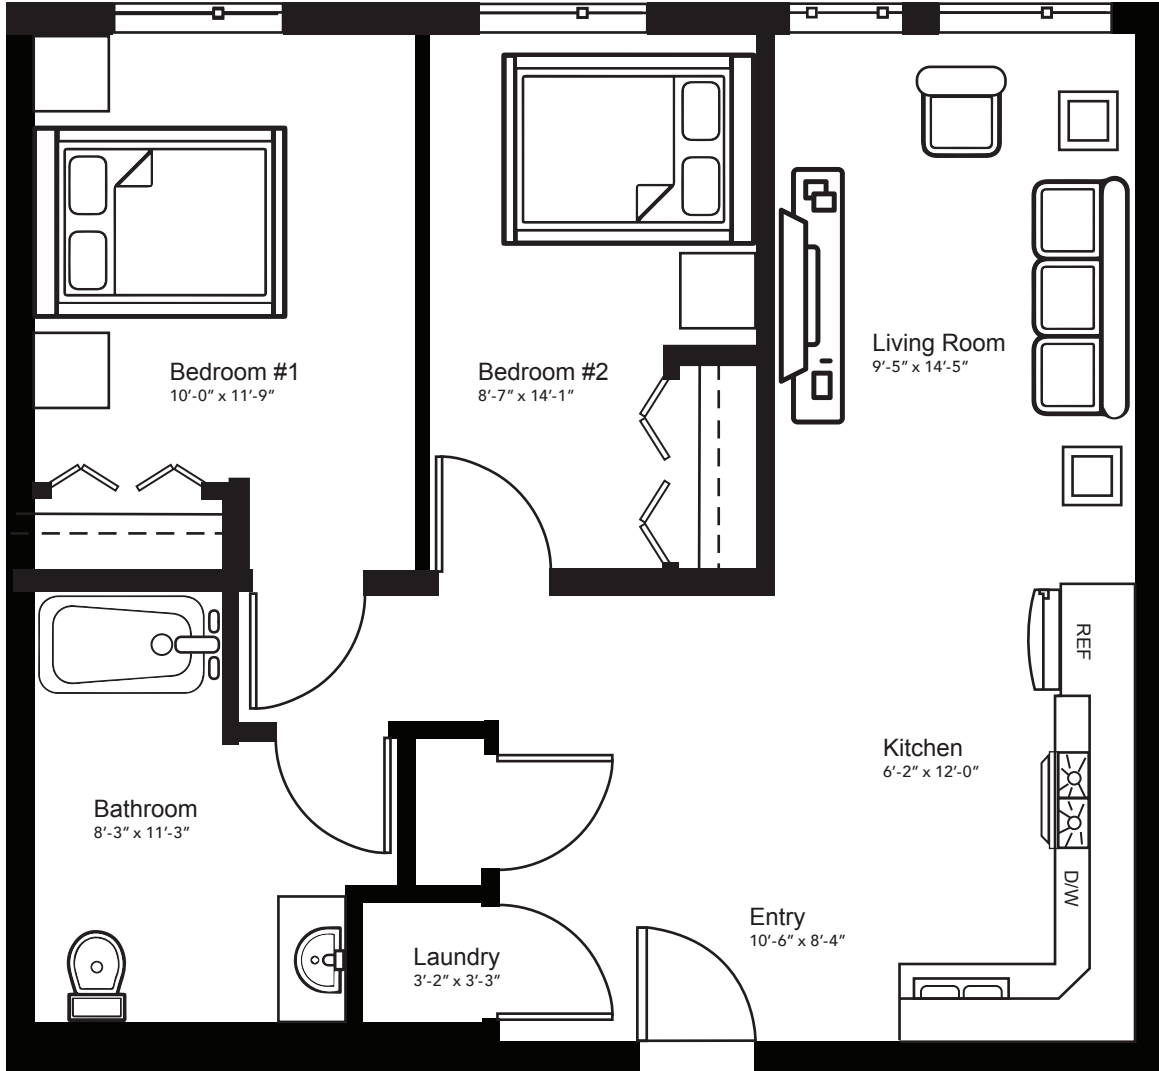

335 VELTKAMP CRESCENT

UNIT F - 2 BEDROOM 1 BATHROOM 637 ft²

CALL: 306-514-7320

Accelerating success.