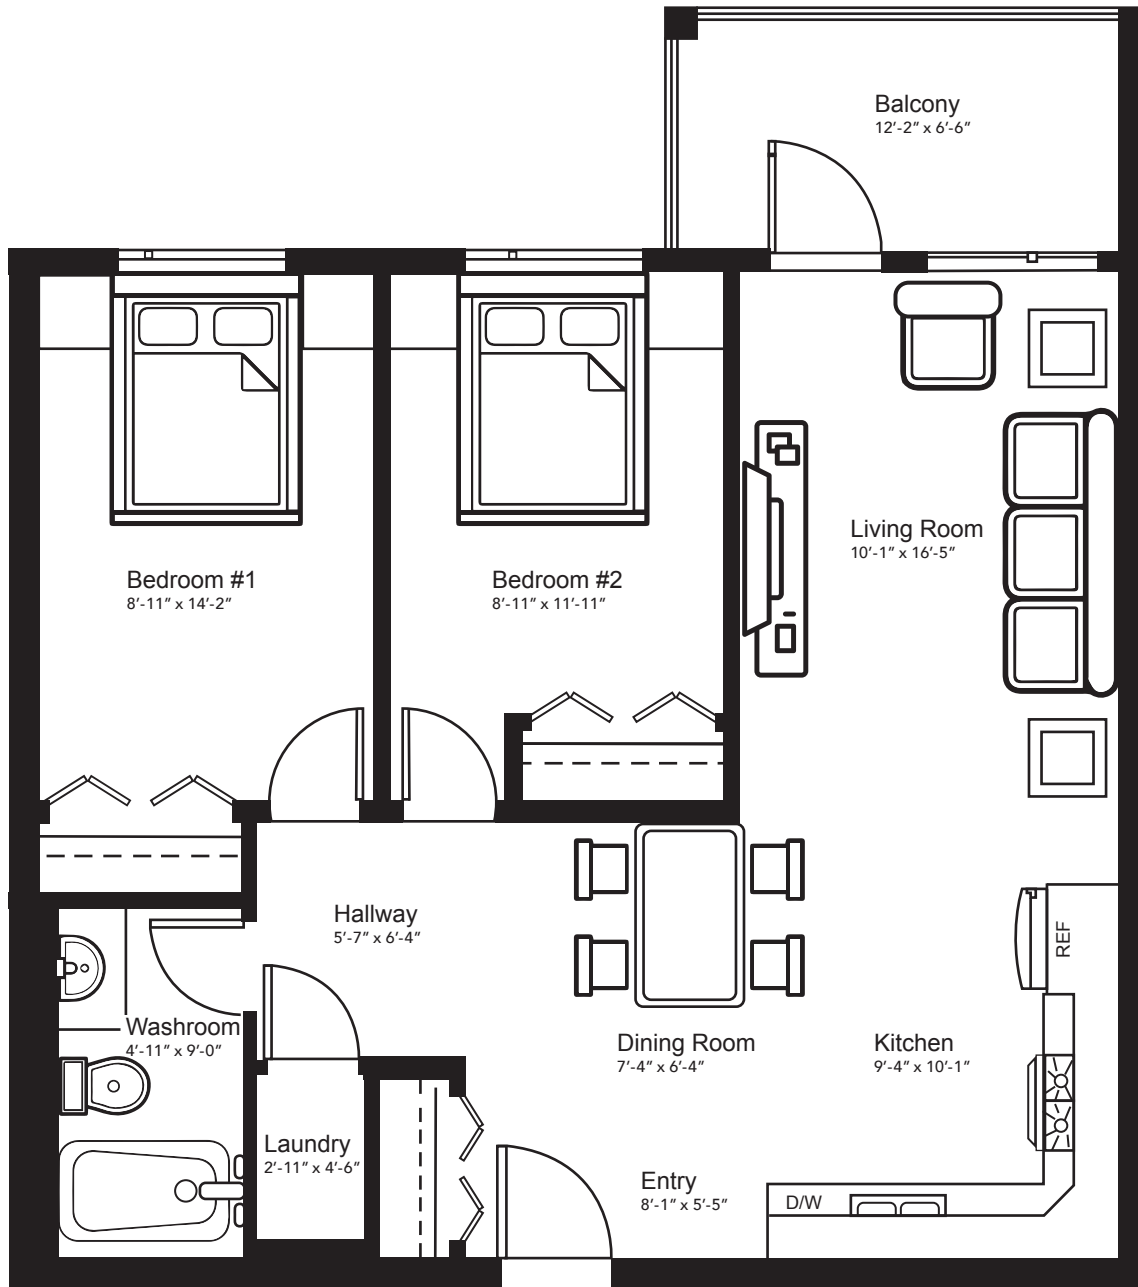

335 VELTKAMP CRESCENT

UNIT A - 2 BEDROOM 1 BATHROOM 787 ft<sup>2</sup>

CALL: 306-514-7320

Accelerating success.

335 VELTKAMP CRESCENT

UNIT B - 2 BEDROOM 1 BATHROOM 819 ft<sup>2</sup>

CALL: 306-514-7320

Accelerating success.

335 VELTKAMP CRESCENT

UNIT C - 2 BEDROOM 1 BATHROOM 819 ft<sup>2</sup>

CALL: 306-514-7320

Accelerating success.

335 VELTKAMP CRESCENT

UNIT D - 1 BEDROOM 1 BATHROOM 670 ft<sup>2</sup>

CALL: 306-514-7320

Accelerating success.