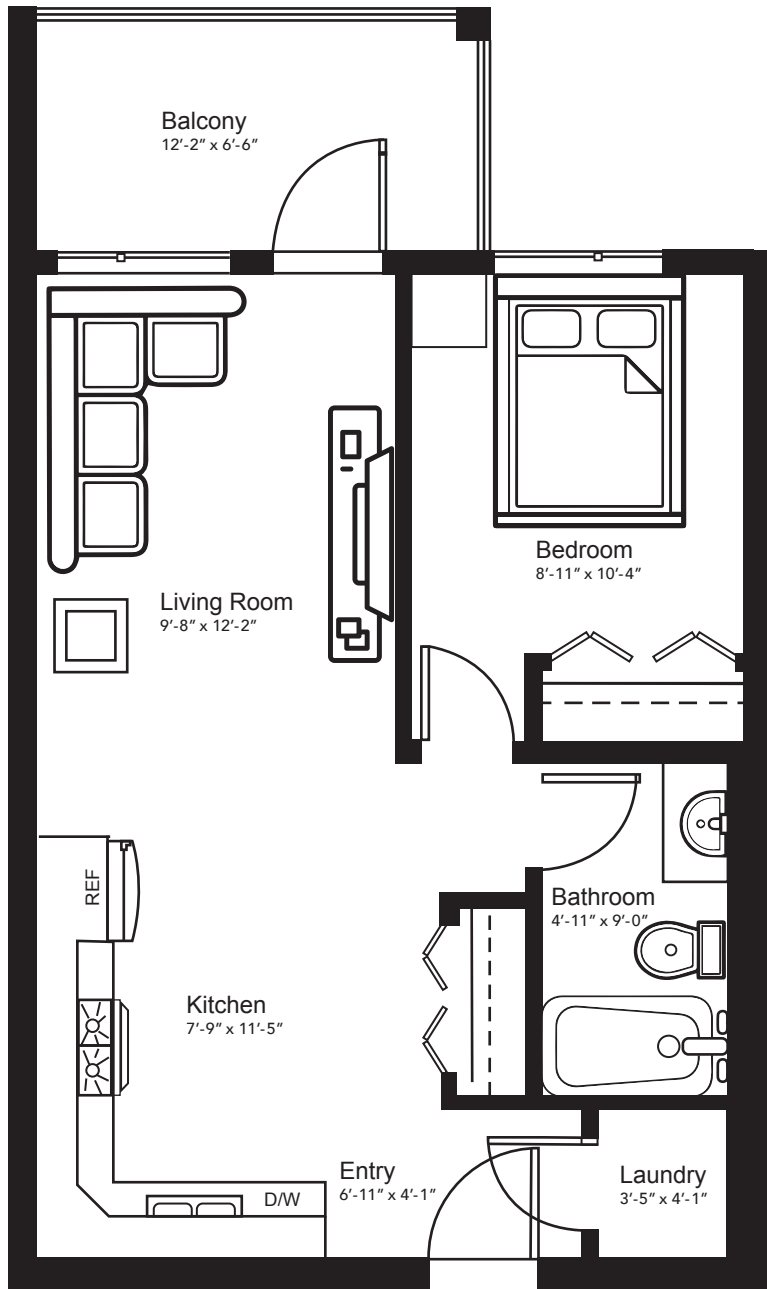

335 VELTKAMP CRESCENT

UNIT A - 2 BEDROOM 1 BATHROOM 787 ft<sup>2</sup>

CALL: 306-514-7320

Accelerating success.

335 VELTKAMP CRESCENT

UNIT B - 2 BEDROOM 1 BATHROOM 819 ft<sup>2</sup>

CALL: 306-514-7320

Accelerating success.

335 VELTKAMP CRESCENT

UNIT C - 2 BEDROOM 1 BATHROOM 819 ft<sup>2</sup>

CALL: 306-514-7320

Accelerating success.

335 VELTKAMP CRESCENT

UNIT D - 1 BEDROOM 1 BATHROOM 670 ft<sup>2</sup>

CALL: 306-514-7320

Accelerating success.