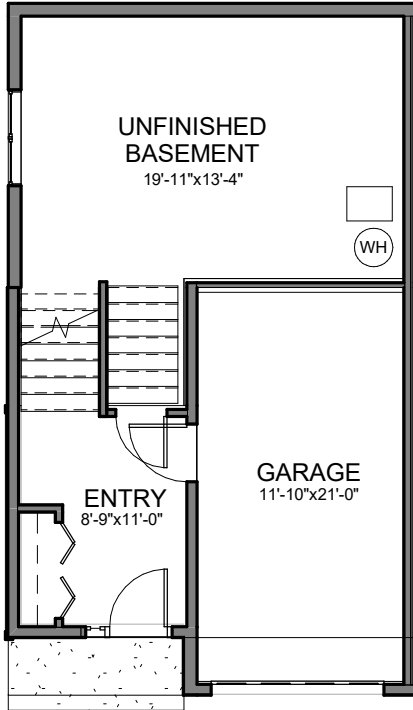

306.974.1727

baydo.ca

Aspen Pointe

ONYX A

Size: 1656 (Main & Second)
 305 (Finished Basement)
Bedrooms: 3
Bathrooms: 2.5
Garage: Single Attached

ENTRY UNFINISHED BASEMENT

ENTRY FINISHED BASEMENT

MAIN FLOOR

SECOND FLOOR