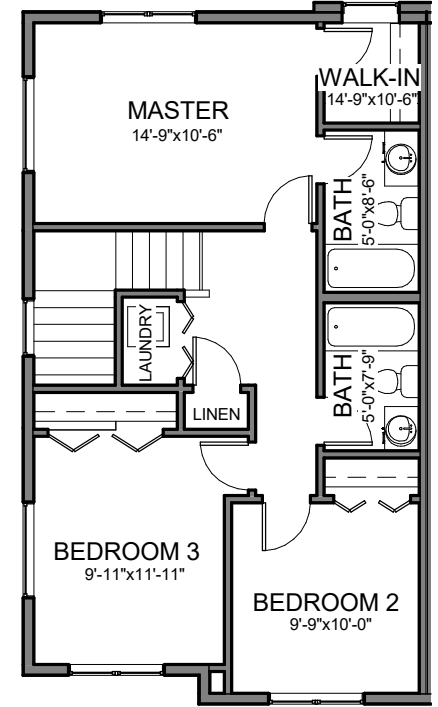

Aspen Pointe

Onyx A

315 Kloppenburg Link

Baydo

Development Corporation

- Contemporary Kitchens with High Gloss Glass cabinets
- Integrated floor to ceiling cabinetry complete with soft close hardware
- Luxurious white Quartz countertops throughout
- Large double bowl stainless steel kitchen sinks
- Kohler plumbing fixtures used throughout
- Open concept main level with 12 foot ceilings
- Over-sized powder room located off the kitchen
- Three bedrooms and two bathrooms located on the second floor
- Large master bedroom accomodates a king size bed
- All bedrooms wired and ready for high speed internet and cable
- Second floor laundry and linen closets
- Optional 305 square foot finished basement
- Large private deck and single-attached garage

306.974.1727

baydo.ca

Aspen Pointe

ONYX A

Size: 1656 (Main & Second)
 305 (Finished Basement)
Bedrooms: 3
Bathrooms: 2.5
Garage: Single Attached

ENTRY UNFINISHED BASEMENT

ENTRY FINISHED BASEMENT

MAIN FLOOR

SECOND FLOOR