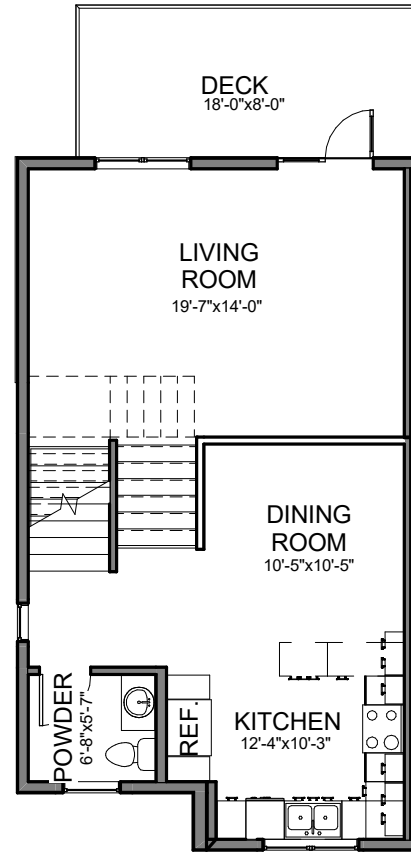

Aspen Pointe

Onyx A

315 Kloppenburg Link

Baydo

Development Corporation

- Contemporary Kitchens with High Gloss Glass cabinets
- Integrated floor to ceiling cabinetry complete with soft close hardware
- Luxurious white Quartz countertops throughout
- Large double bowl stainless steel kitchen sinks
- Kohler plumbing fixtures used throughout
- Open concept main level with 12 foot ceilings
- Over-sized powder room located off the kitchen
- Three bedrooms and two bathrooms located on the second floor
- Large master bedroom accomodates a king size bed
- All bedrooms wired and ready for high speed internet and cable
- Second floor laundry and linen closets
- Optional 305 square foot finished basement
- Large private deck and single-attached garage

306.974.1727

baydo.ca

Aspen Pointe

ONYX A

Size: 1656 (Main & Second)
 305 (Finished Basement)
Bedrooms: 3
Bathrooms: 2.5
Garage: Single Attached

ENTRY UNFINISHED BASEMENT

ENTRY FINISHED BASEMENT

MAIN FLOOR

SECOND FLOOR