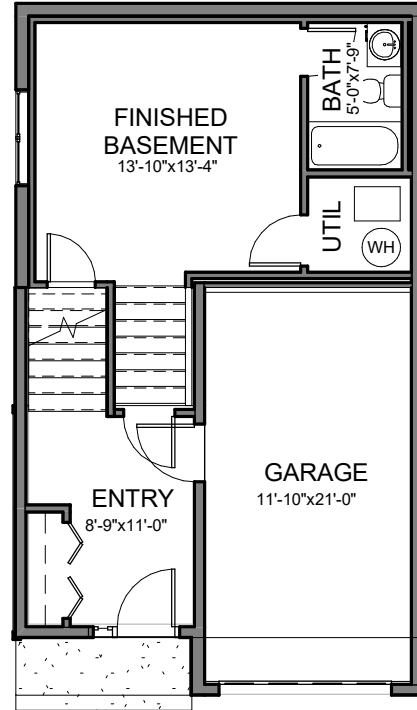

306.974.1727

baydo.ca

Aspen Pointe

ONYX A

Size: 1656 (Main & Second)
 305 (Finished Basement)
Bedrooms: 3
Bathrooms: 2.5
Garage: Single Attached

ENTRY UNFINISHED BASEMENT

ENTRY FINISHED BASEMENT

MAIN FLOOR

SECOND FLOOR