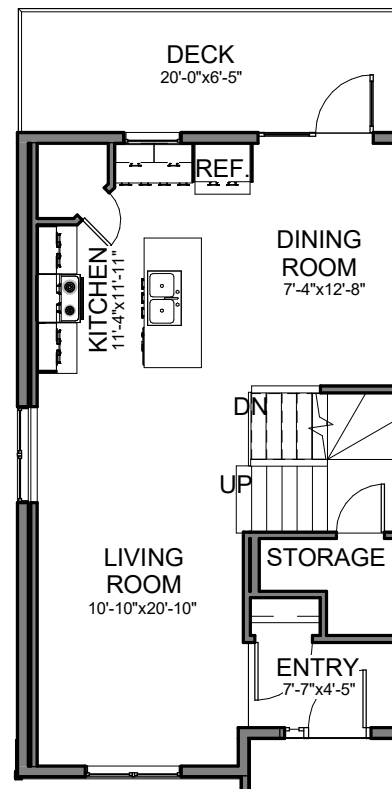

Milestone

315 Kloppenburg Link

- Contemporary Kitchens with High Gloss Glass cabinets
- Integrated floor to ceiling cabinetry complete with soft close hardware
- Luxurious white Quartz countertops throughout
- Large double bowl stainless steel kitchen sinks
- Kohler plumbing fixtures used throughout
- Open concept main level with 9 foot ceilings
- Pocket door 2 piece bathroom located between main and basement
- Three bedrooms and two bathrooms located on the second floor
- Master bedroom features large walking closet and "tray ceiling"
- All bedrooms wired and ready for high speed internet and cable
- Second floor laundry
- Optional 274 square foot finished basement
- Large private deck and double-attached garage

306.974.1727

baydo.ca

Aspen Pointe

Milestone

Size: 1308 (Main & Second)
 274 (Finished Basement)
Bedrooms: 3
Bathrooms: 2.5
Garage: Double Attached

ENTRY UNFINISHED BASEMENT

ENTRY FINISHED BASEMENT

MAIN FLOOR

SECOND FLOOR