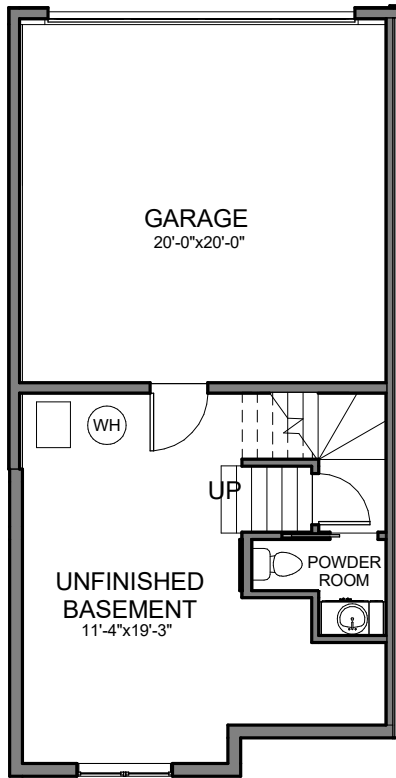

Milestone

315 Kloppenburg Link

- Contemporary Kitchens with High Gloss Glass cabinets
- Integrated floor to ceiling cabinetry complete with soft close hardware
- Luxurious white Quartz countertops throughout
- Large double bowl stainless steel kitchen sinks
- Kohler plumbing fixtures used throughout
- Open concept main level with 9 foot ceilings
- Pocket door 2 piece bathroom located between main and basement
- Three bedrooms and two bathrooms located on the second floor
- Master bedroom features large walking closet and "tray ceiling"
- All bedrooms wired and ready for high speed internet and cable
- Second floor laundry
- Optional 274 square foot finished basement
- Large private deck and double-attached garage

306.974.1727

baydo.ca

Aspen Pointe

Milestone

Size: 1308 (Main & Second)
 274 (Finished Basement)
Bedrooms: 3
Bathrooms: 2.5
Garage: Double Attached

ENTRY UNFINISHED BASEMENT

ENTRY FINISHED BASEMENT

MAIN FLOOR

SECOND FLOOR