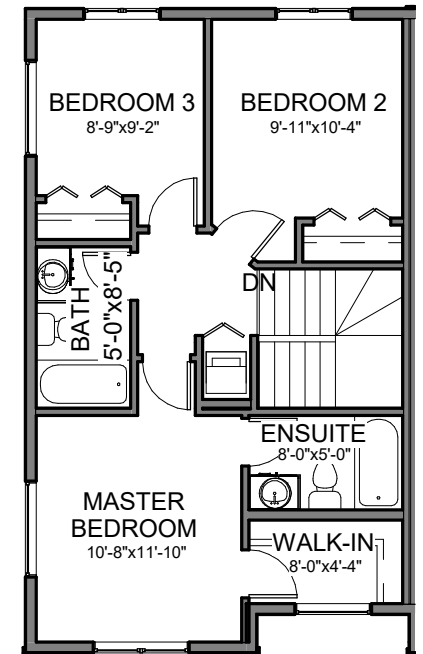

Milestone

315 Kloppenburg Link

- Contemporary Kitchens with High Gloss Glass cabinets
- Integrated floor to ceiling cabinetry complete with soft close hardware
- Luxurious white Quartz countertops throughout
- Large double bowl stainless steel kitchen sinks
- Kohler plumbing fixtures used throughout
- Open concept main level with 9 foot ceilings
- Pocket door 2 piece bathroom located between main and basement
- Three bedrooms and two bathrooms located on the second floor
- Master bedroom features large walking closet and "tray ceiling"
- All bedrooms wired and ready for high speed internet and cable
- Second floor laundry
- Optional 274 square foot finished basement
- Large private deck and double-attached garage

306.974.1727

baydo.ca

Aspen Pointe

Milestone

Size: 1308 (Main & Second)
 274 (Finished Basement)
Bedrooms: 3
Bathrooms: 2.5
Garage: Double Attached

ENTRY UNFINISHED BASEMENT

ENTRY FINISHED BASEMENT

MAIN FLOOR

SECOND FLOOR