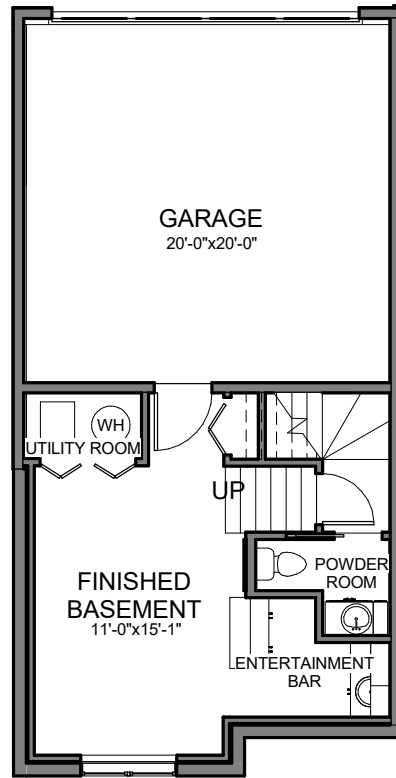

Milestone

315 Kloppenburg Link

- Contemporary Kitchens with High Gloss Glass cabinets
- Integrated floor to ceiling cabinetry complete with soft close hardware
- Luxurious white Quartz countertops throughout
- Large double bowl stainless steel kitchen sinks
- Kohler plumbing fixtures used throughout
- Open concept main level with 9 foot ceilings
- Pocket door 2 piece bathroom located between main and basement
- Three bedrooms and two bathrooms located on the second floor
- Master bedroom features large walking closet and "tray ceiling"
- All bedrooms wired and ready for high speed internet and cable
- Second floor laundry
- Optional 274 square foot finished basement
- Large private deck and double-attached garage

306.974.1727

baydo.ca

Aspen Pointe

Milestone

Size: 1308 (Main & Second)
 274 (Finished Basement)
Bedrooms: 3
Bathrooms: 2.5
Garage: Double Attached

ENTRY UNFINISHED BASEMENT

ENTRY FINISHED BASEMENT

MAIN FLOOR

SECOND FLOOR