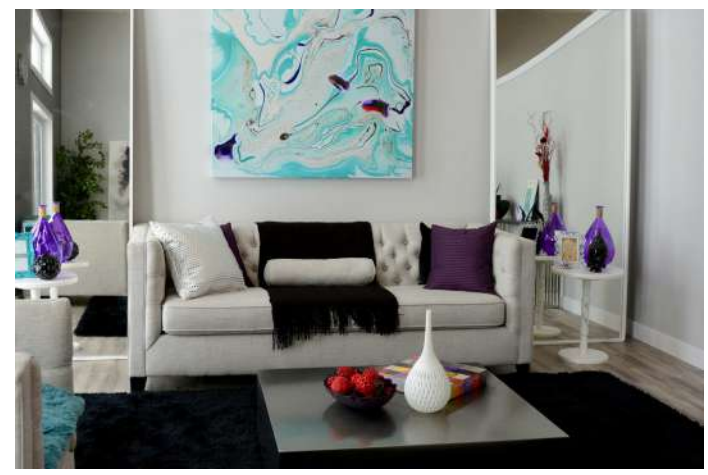

Milestone

315 Kloppenburg Link

- Contemporary Kitchens with High Gloss Glass cabinets
- Integrated floor to ceiling cabinetry complete with soft close hardware
- Luxurious white Quartz countertops throughout
- Large double bowl stainless steel kitchen sinks
- Kohler plumbing fixtures used throughout
- Open concept main level with 9 foot ceilings
- Pocket door 2 piece bathroom located between main and basement
- Three bedrooms and two bathrooms located on the second floor
- Master bedroom features large walking closet and "tray ceiling"
- All bedrooms wired and ready for high speed internet and cable
- Second floor laundry
- Optional 274 square foot finished basement
- Large private deck and double-attached garage